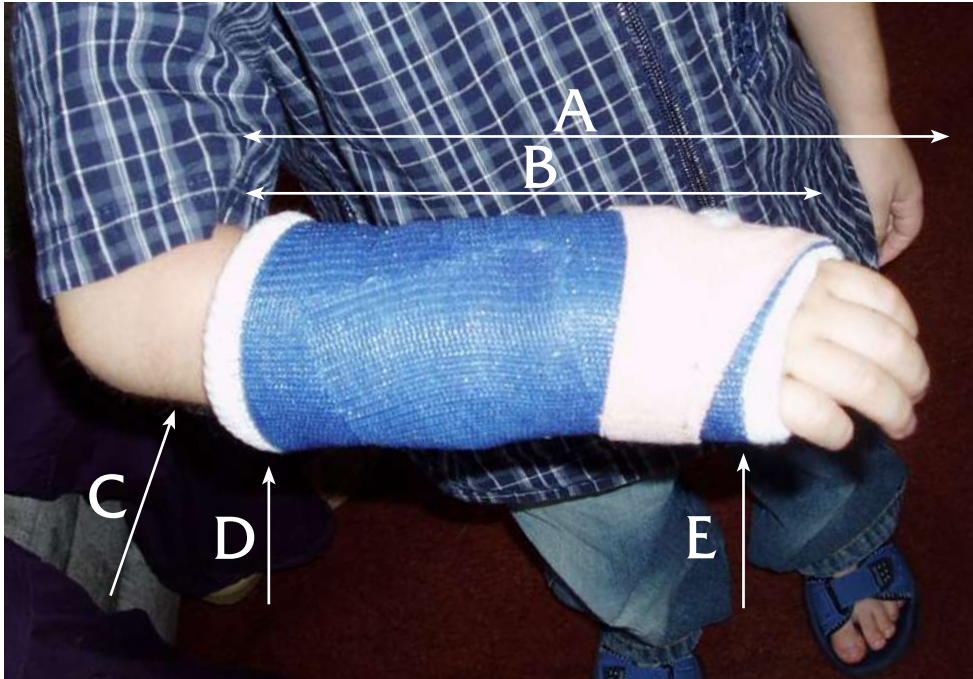

Dryarm Measurements

Dryarm up to elbow

- A - Length of cast and hand
- B - Length of cast
- C - Circumference of arm where the seal will grip
- D - Circumference of cast at the elbow end
- E - Circumference of cast at hand end

Thanks to Jacob for use of photos

Dryarm above elbow

- A - Length of cast and hand
- B - Length of cast
- C - Circumference of arm where the seal will grip
- D - Circumference at top of cast
- E - Circumference of cast around widest part at elbow
- F - Circumference of cast at hand