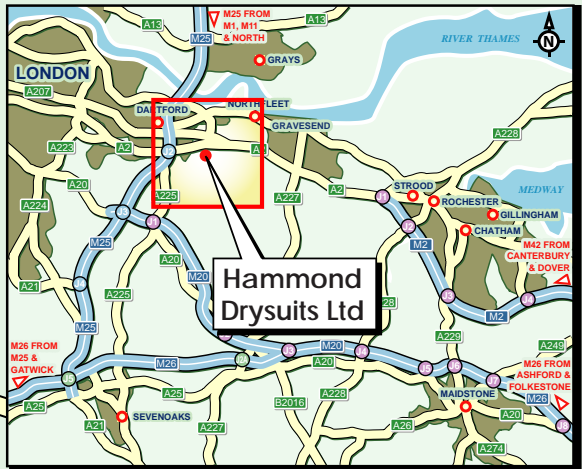

Bluewater Shopping Centre

Bluewater Junction

Darenth Wood

This Route is Not Suitable For Vehicles Over 6'6" Wide

Darenth

Footbridge

Thames Water Lane End Waterworks

Houses
 Darenth Community Primary School

-  **From the M25 (Northbound) Junction 2**
 Exit the M25 at junction 2 and keep right to stay on the slip road. At the roundabout, take the second exit onto the slip road. Keep left to stay on this slip road, following signs for the A225/Dartford. At the next roundabout, take the first exit onto the A296 (Princes Road). At the following roundabout, take the first exit onto the B260 (Green Street Green Road). Continue for two miles and we are on a side road next door to Darenth Community Primary School.
-  **A2 From M2 & Kent**
 Exit the A2 at the Bluewater Junction, Signposted Greenhithe, Bluewater off the A2. Follow the B255 (Bean Lane) towards Bean. Pass over one mini roundabout and take a right turn (second exit) at the next mini roundabout onto Shellbank Lane. This road is only suitable for vehicles under 6'6" wide. Follow the road until it meets with the B260 Green Street Green Road and then turn right. We are located after a short distance on a side road next door to Darenth Community Primary School.
-  **From the M25 (Southbound) Junction 1b**
 Exit the M25 at junction 1b and at the roundabout, take the third exit onto the A296 (Princes Road). At the following roundabout, take the first exit onto the B260 (Green Street Green Road). Continue for two miles and we are on a side road next door to Darenth Community Primary School.
-  Parking is available on site.
-  The nearest railway station is Longfield which is located 2 miles away. Dartford railway station is located 2.9 miles away.
-  The nearest airport is London City which is located 11.1 miles away. Gatwick is located 26.1 miles away and Heathrow is located 31.2 miles away.
-  Bus No 423 & 433. The nearest bus stop is Darenth - Ladywood Road. Timetable details are available at www.arivabus.co.uk