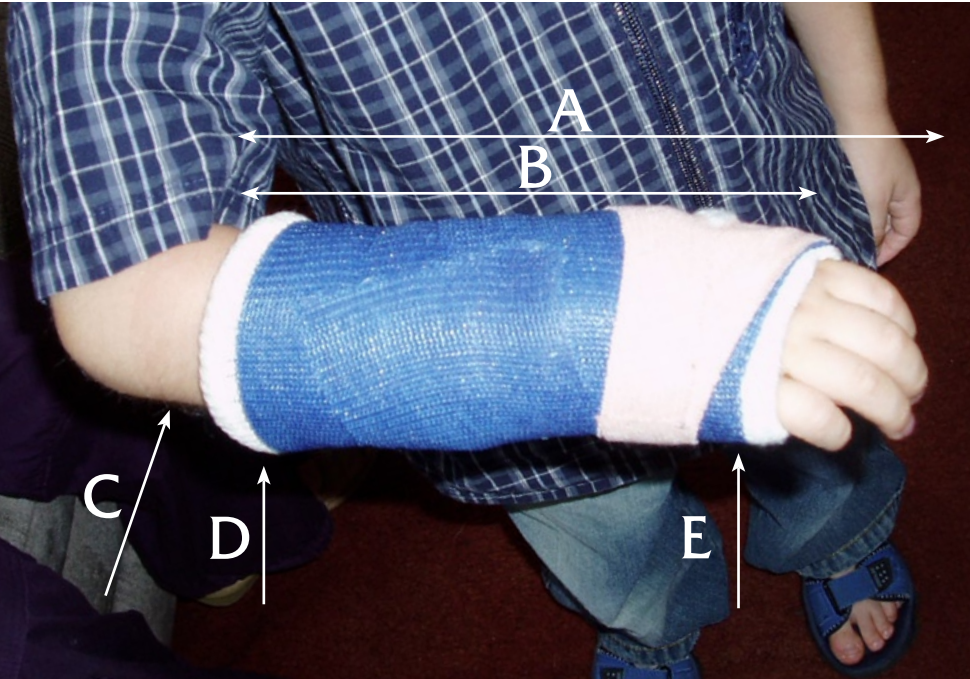

Dryarm Measurements

Dryarm up to elbow

- A - Length of cast and hand
- B - Length of cast
- C - Circumference of arm where the seal will grip
- D - Circumference of cast at the elbow end
- E - Circumference of cast at hand end

Thanks to Jacob for use of photos

Dryarm above elbow

- A - Length of cast and hand
- B - Length of cast
- C - Circumference of arm where the seal will grip
- D - Circumference at top of cast
- E - Circumference of cast around widest part at elbow
- F - Circumference of cast at hand

Dryarm for the above cast, in use.

Thanks to Chloe for use of photos